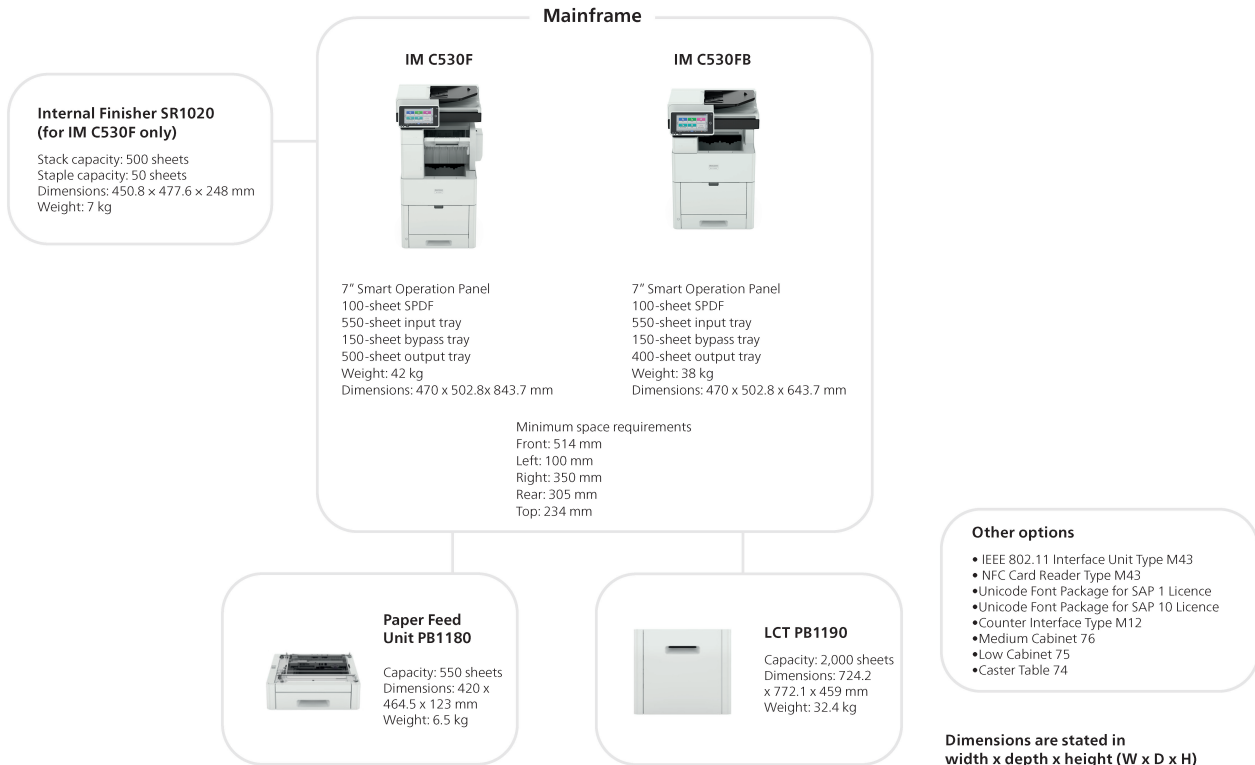

Product configuration

Dimensions are stated in width x depth x height (W x D x H)